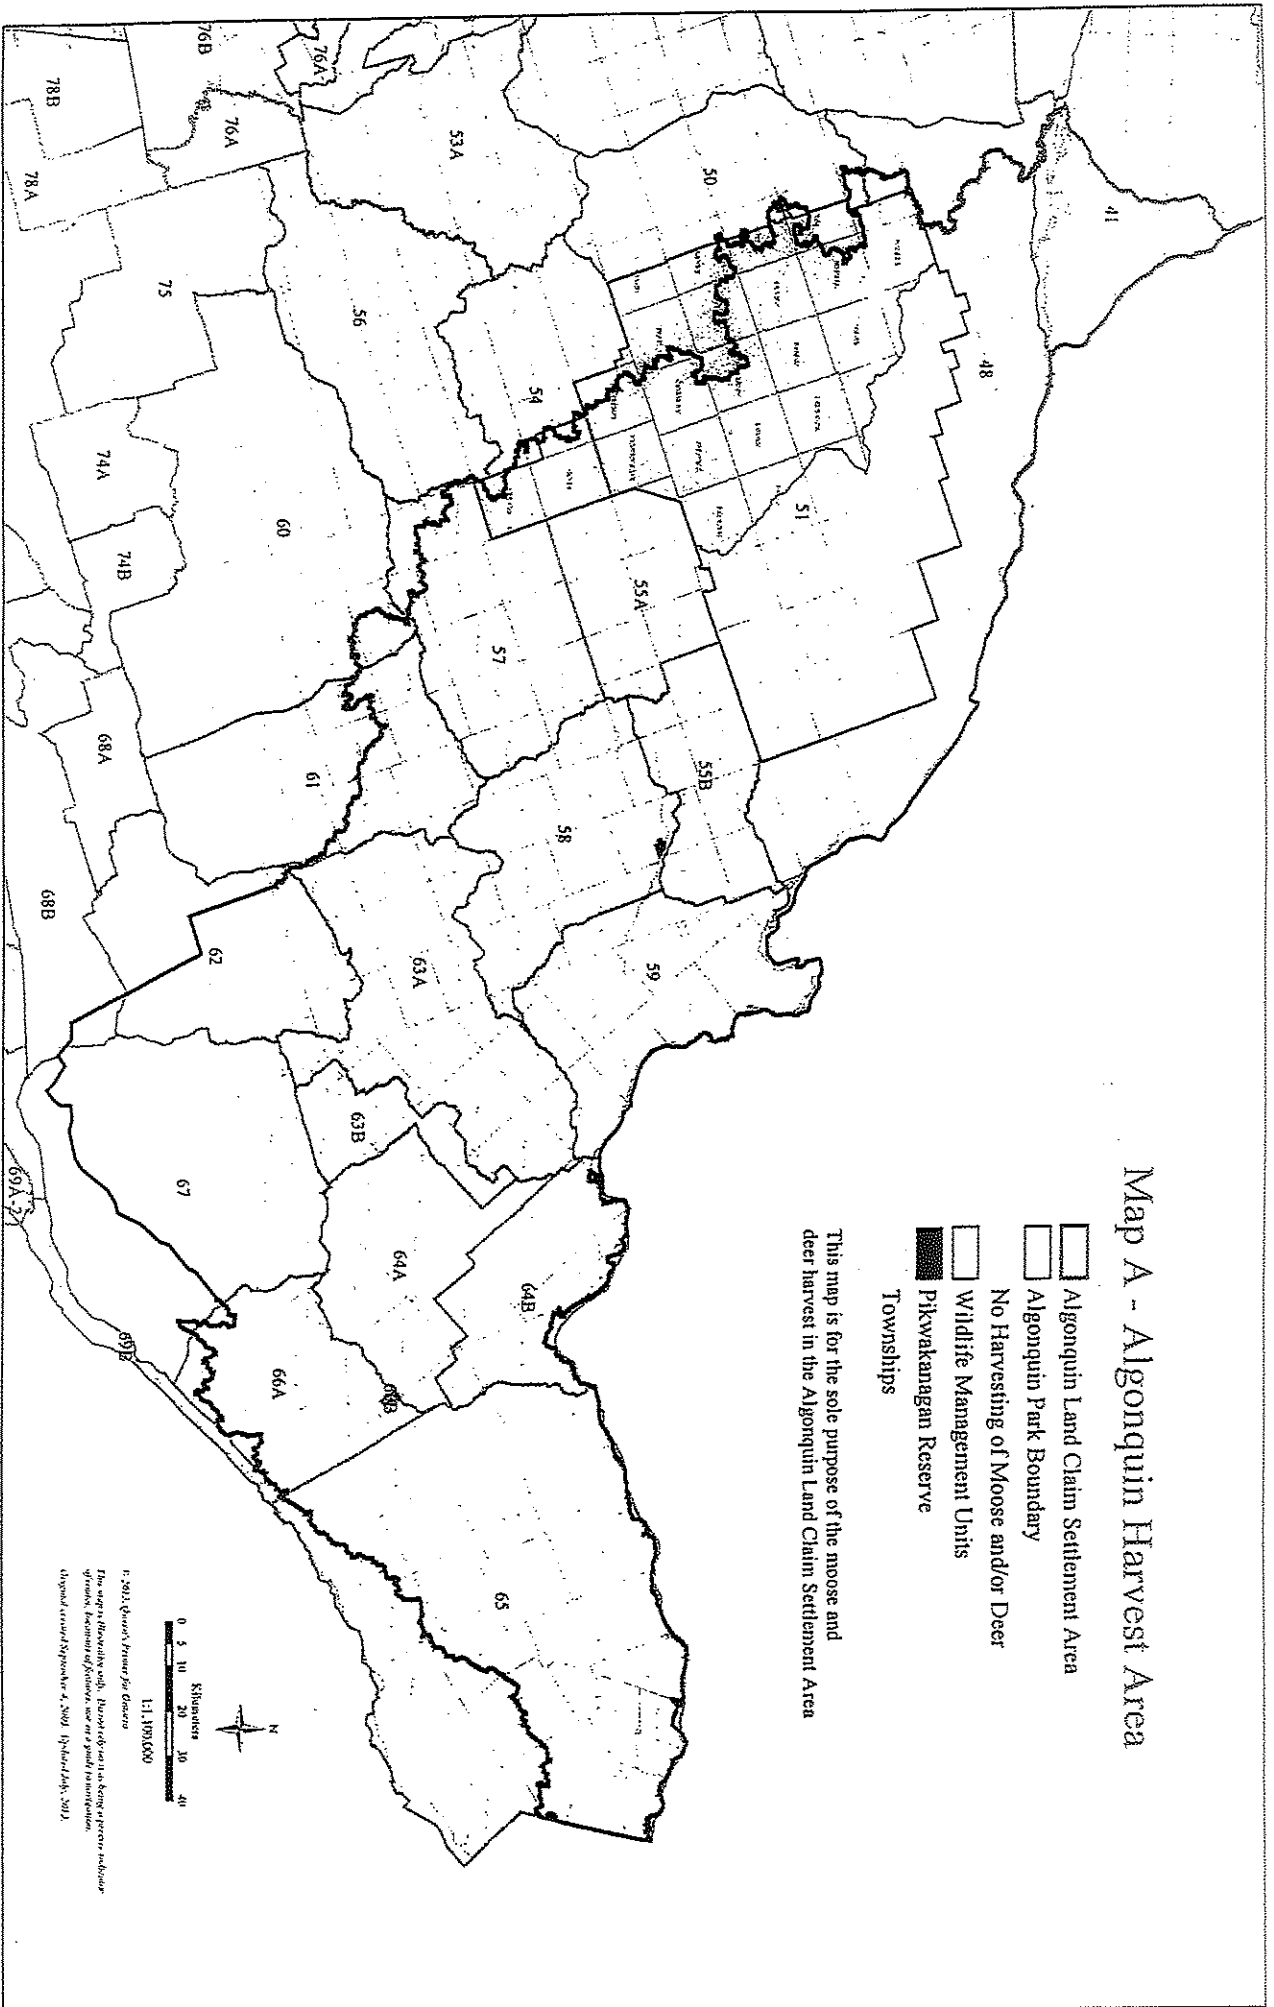

Map A - Algonquin Harvest Area

-  Algonquin Land Claim Settlement Area
-  Algonquin Park Boundary
-  No Harvesting of Moose and/or Deer
-  Wildlife Management Units
-  Pikvakanagan Reserve
-  Townships

This map is for the sole purpose of the moose and deer harvest in the Algonquin Land Claim Settlement Area

Scale: 0 5 10 20 40 Kilometers
 0 5 10 20 40 Miles
 1:1,000,000
 © 2015 Queen's Printer for Ontario
 This map is for informational purposes only. It does not constitute a legal or financial instrument.
 Approval number: 2015-01-01 (Revised July 2015)