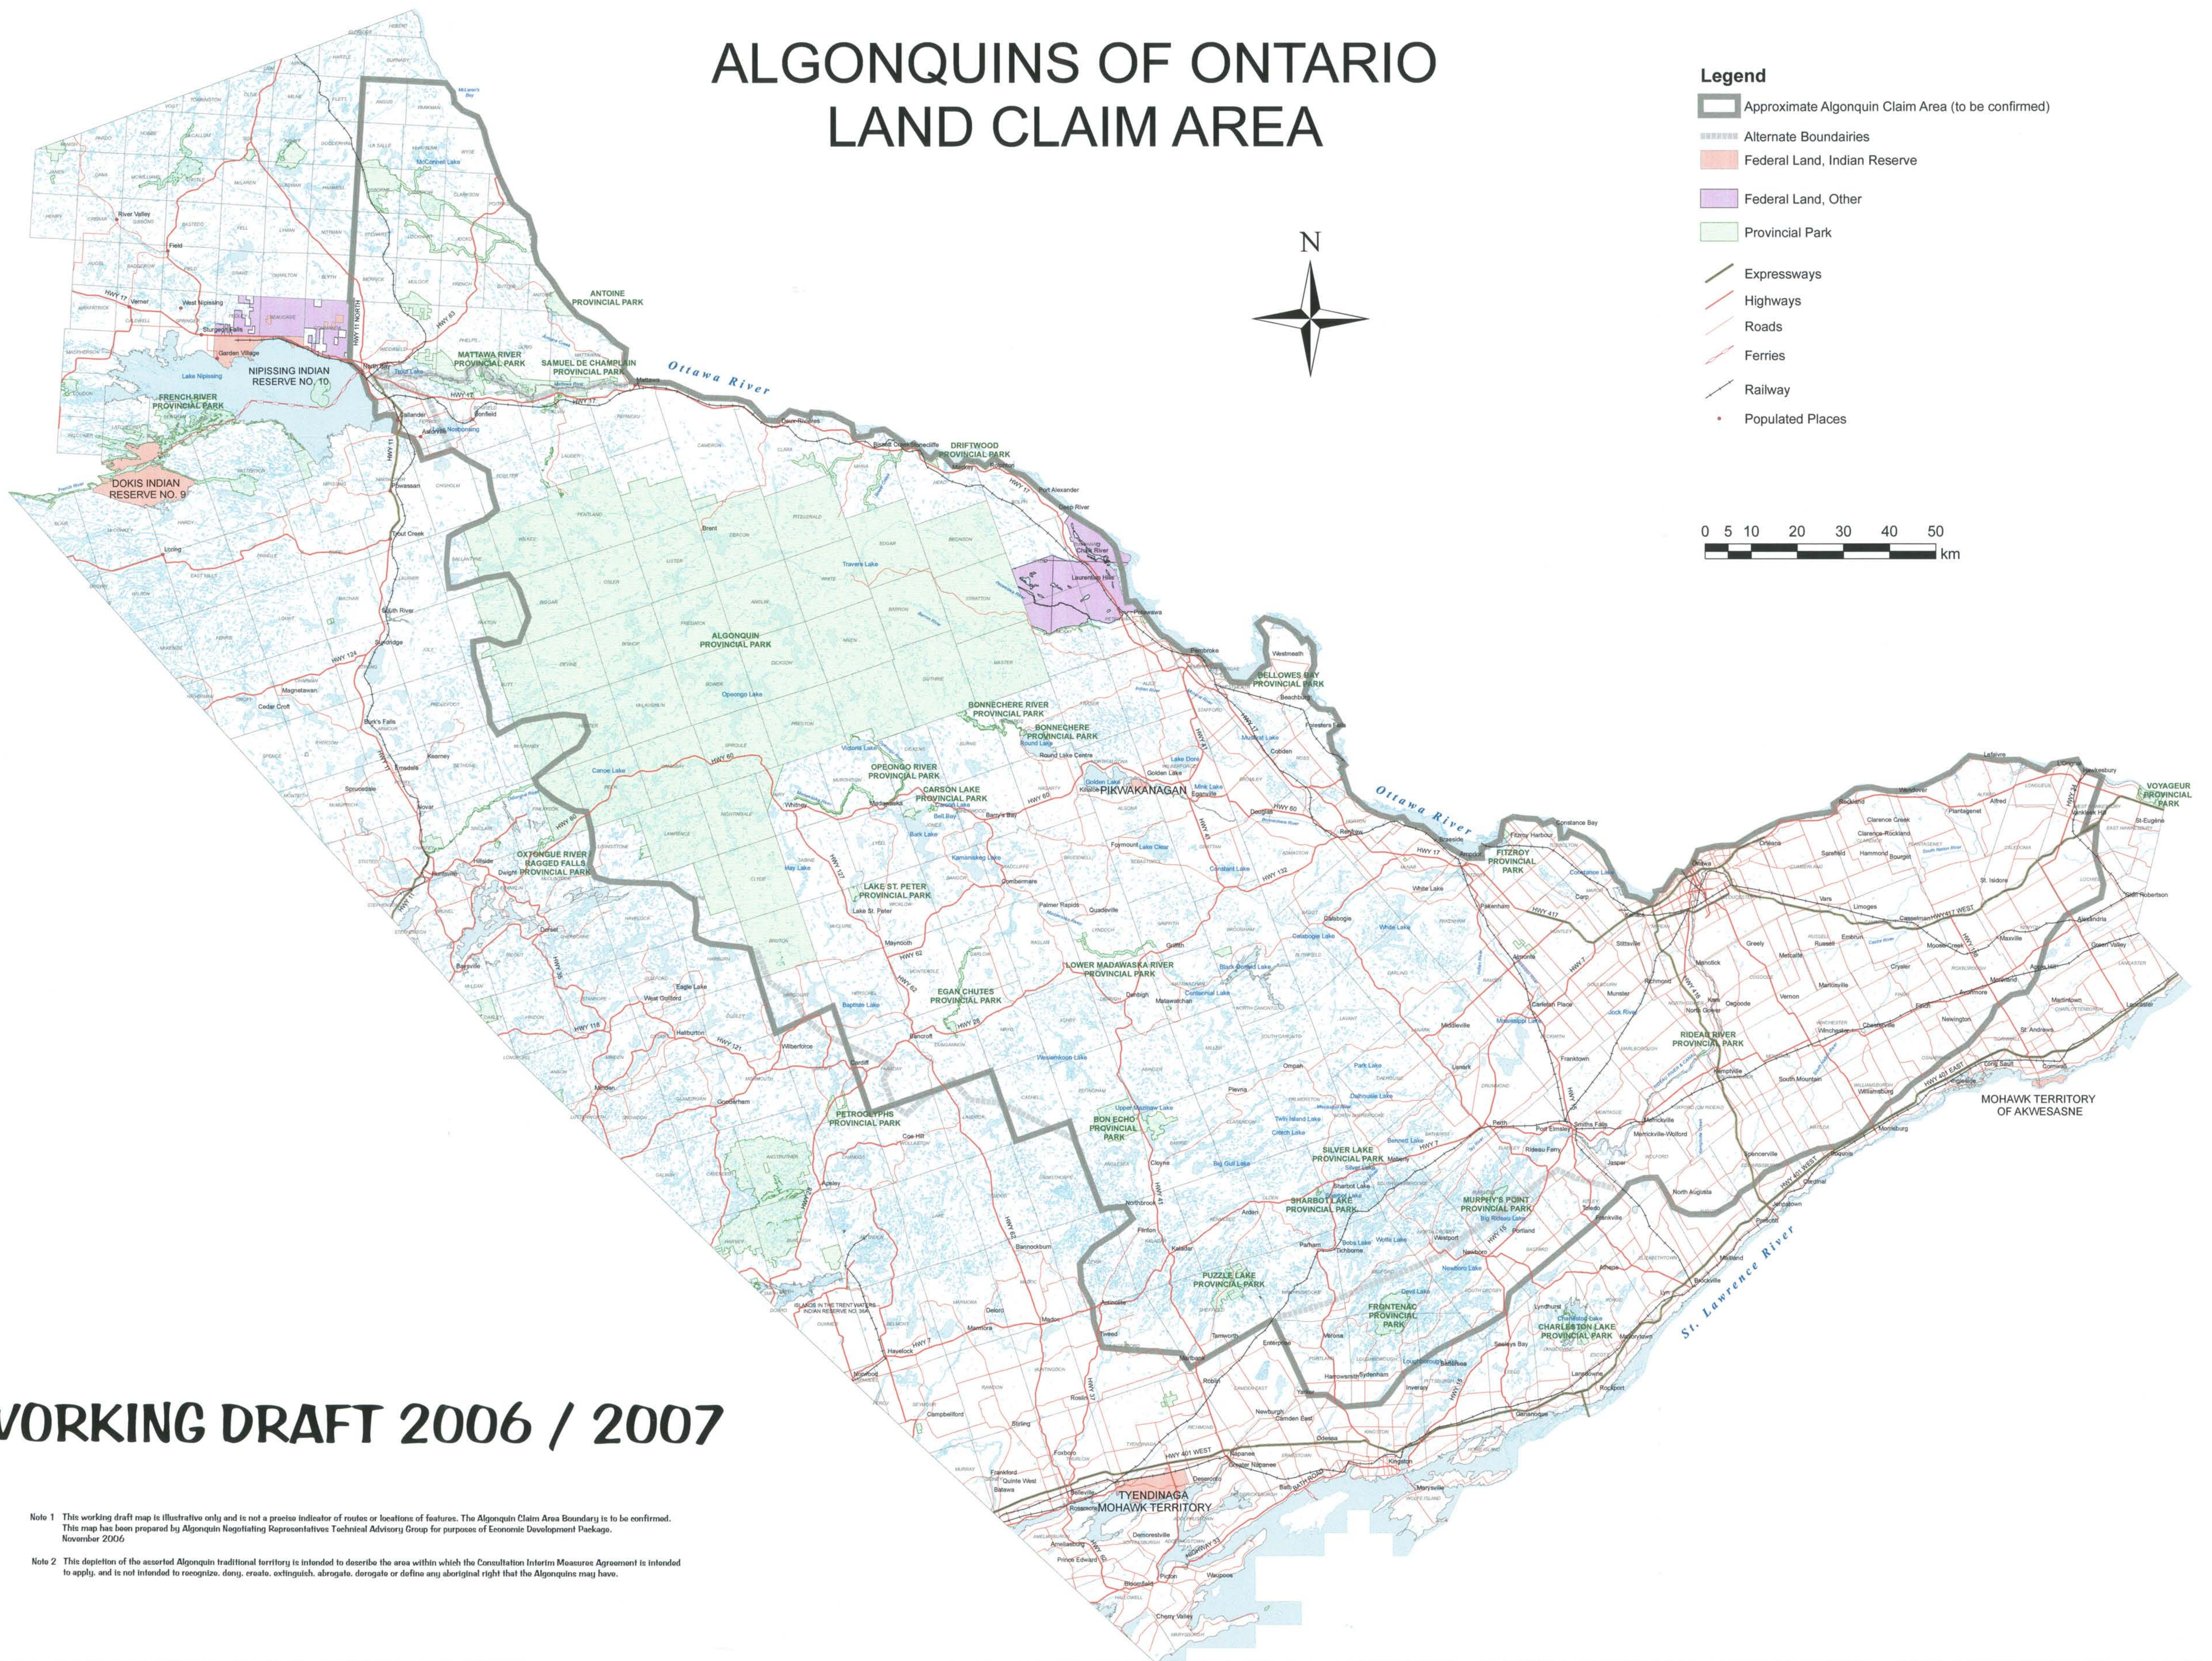

ALGONQUINS OF ONTARIO LAND CLAIM AREA

1. **Legend**
2. Approximate Algonquin Claim Area (to be confirmed)
   - Alternate Boundaries
   - Federal Land, Indian Reserve
   - Federal Land, Other
   - Provincial Park
   - Expressways
   - Highways
   - Roads
   - Ferries
   - Railway
   - Populated Places

WORKING DRAFT 2006 / 2007

No.	Date	By	Revisions
02	Feb 26/07	All Notes	
01	Dec 15/06	Final Claim Area Perimeter