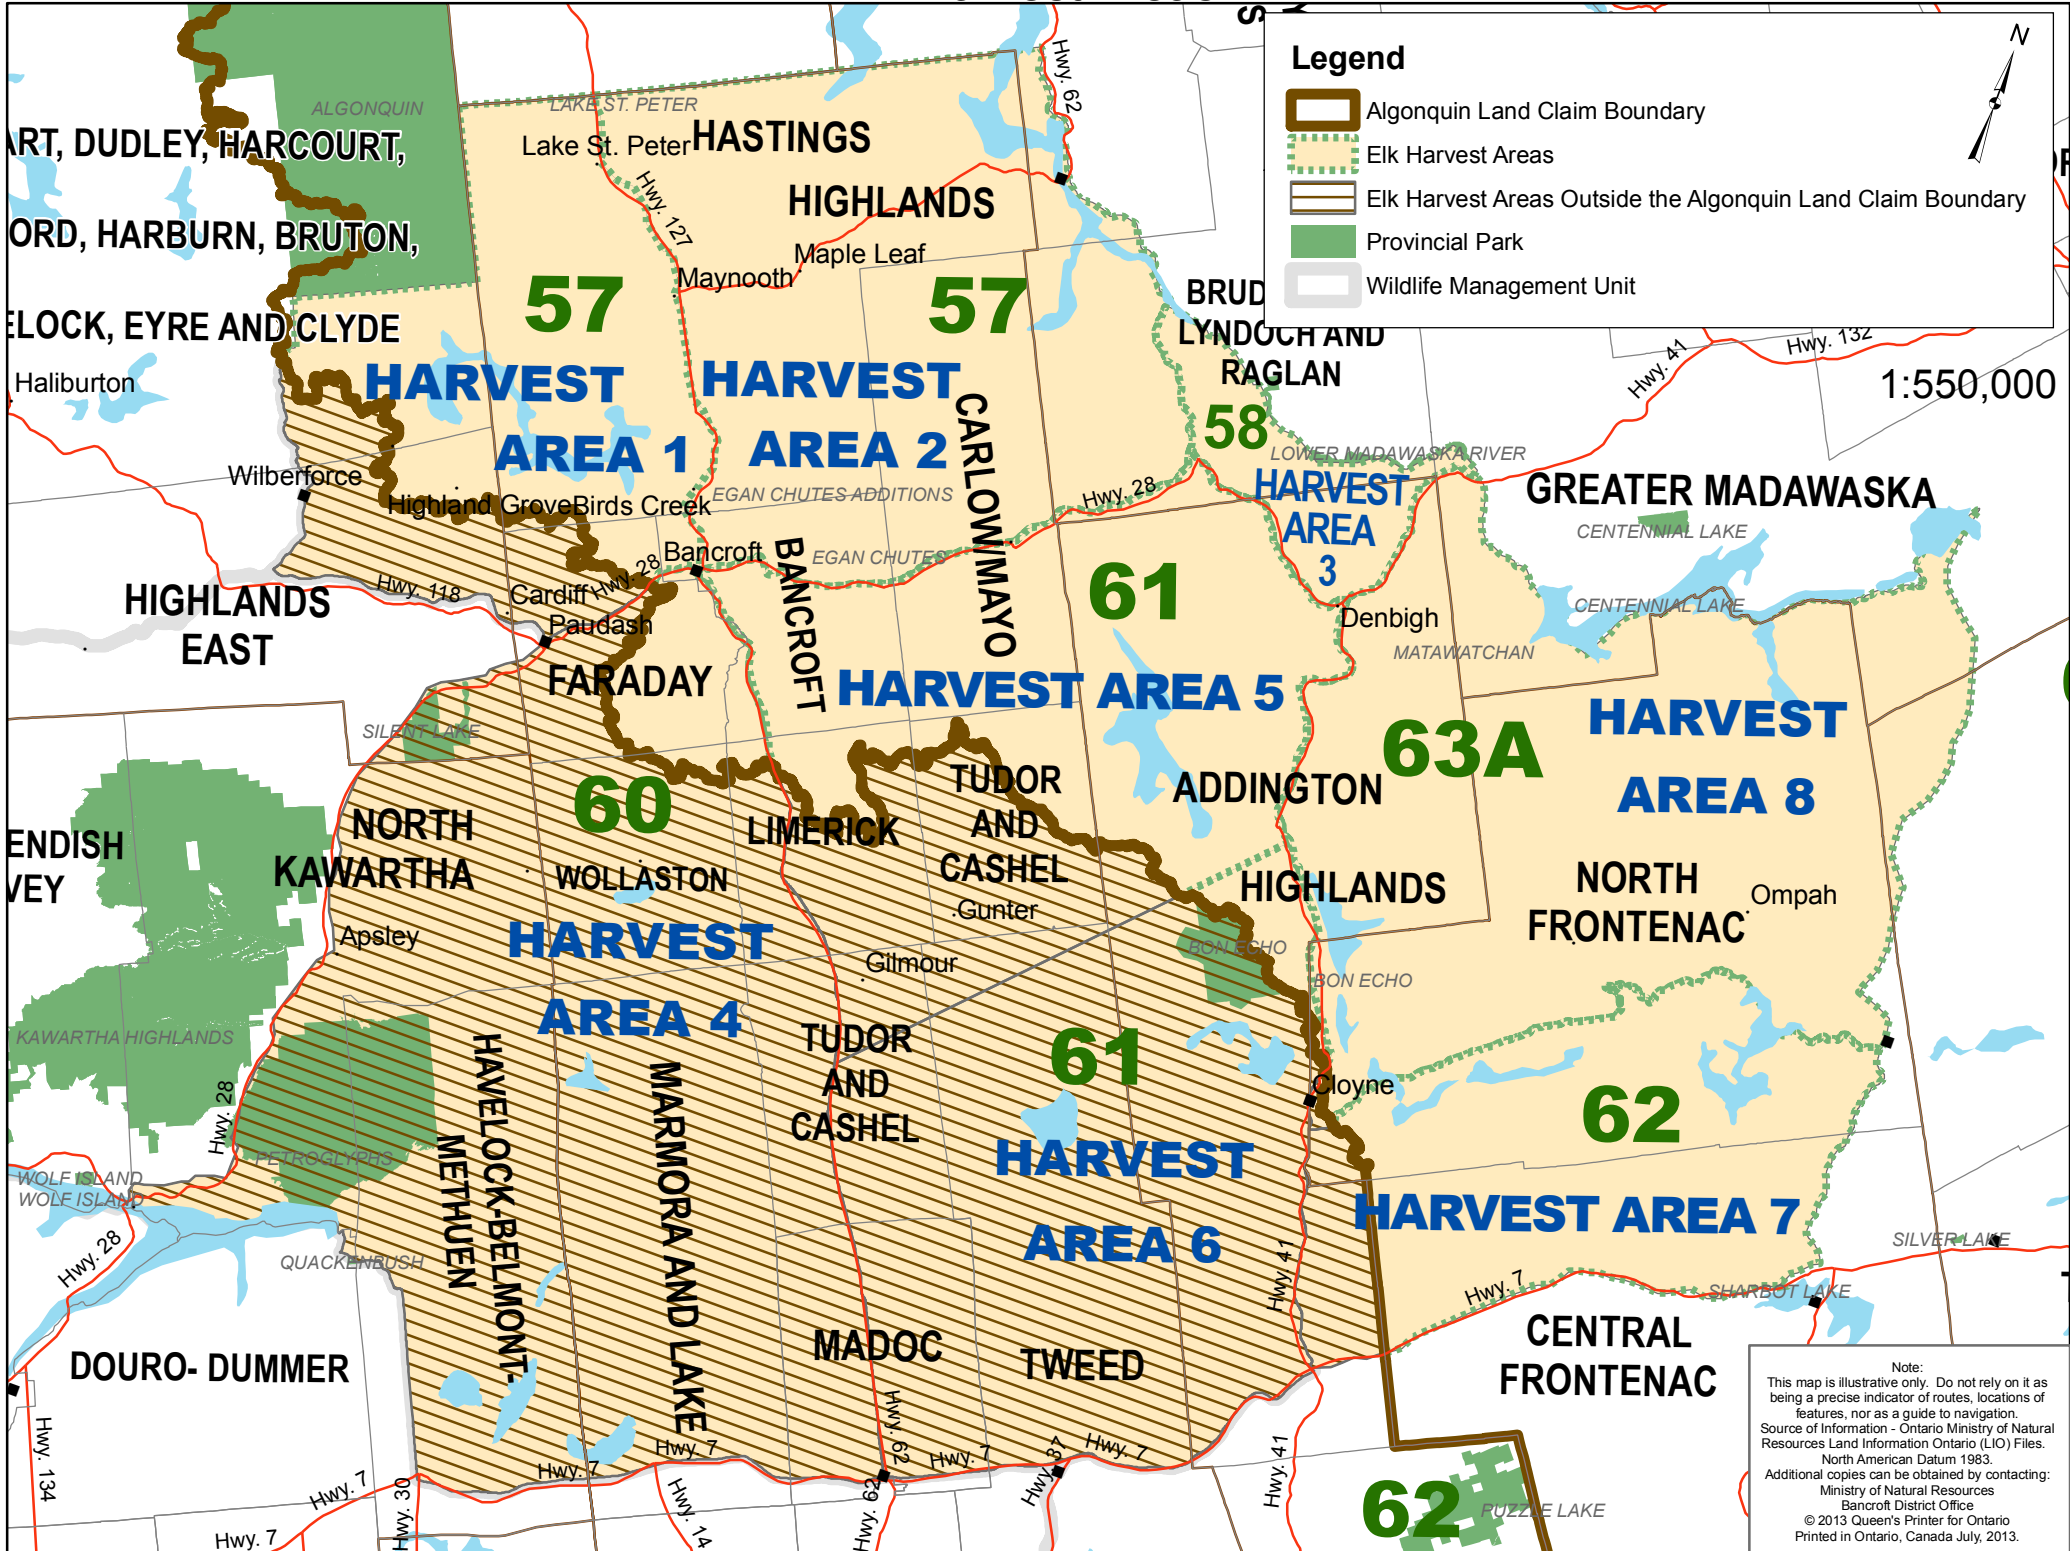

Elk Harvest Areas

Legend

-  Algonquin Land Claim Boundary
-  Elk Harvest Areas
-  Elk Harvest Areas Outside the Algonquin Land Claim Boundary
-  Provincial Park
-  Wildlife Management Unit

1:550,000

Note:
 This map is illustrative only. Do not rely on it as being a precise indicator of routes, locations of features, nor as a guide to navigation.
 Source of Information - Ontario Ministry of Natural Resources Land Information Ontario (LIO) Files.
 North American Datum 1983.
 Additional copies can be obtained by contacting:
 Ministry of Natural Resources
 Bancroft District Office
 © 2013 Queen's Printer for Ontario
 Printed in Ontario, Canada July, 2013.